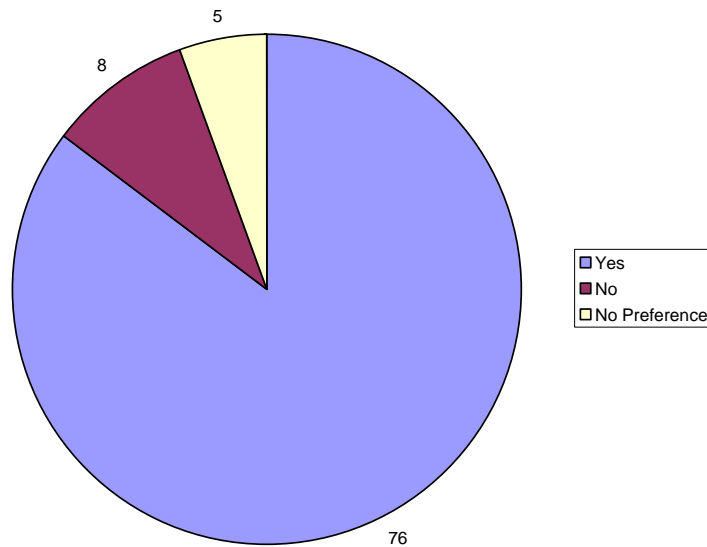

# Edison Square Questionnaire Results

**Age of Respondants**

1a

**Do you agree with installing a Multi-Use Games Area (MUGA) for a wide range of ball game activities?**

Other Comments: -

Suggestions/Comments	Number
Supports because there is more space/activities for kids	24
Concerned there may be disagreements over use	2
Area is not big enough	2
Fears it will be monopolised by teenagers	1
Concerns over noise	1
Concerns over vandalism	1
Concerns over safety for young people	1