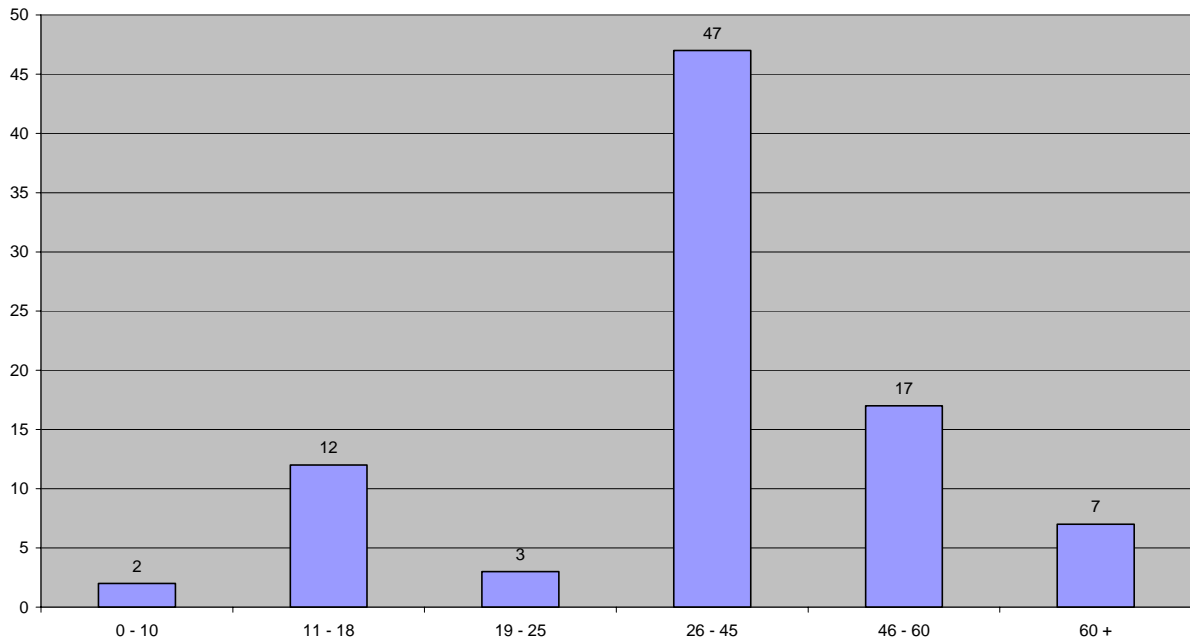

# Edison Square Questionnaire Results

**Age of Respondants**

1a

**Do you agree with installing a Multi-Use Games Area (MUGA) for a wide range of ball game activities?**

Other Comments: -

Suggestions/Comments	Number
Supports because there is more space/activities for kids	24
Concerned there may be disagreements over use	2
Area is not big enough	2
Fears it will be monopolised by teenagers	1
Concerns over noise	1
Concerns over vandalism	1
Concerns over safety for young people	1