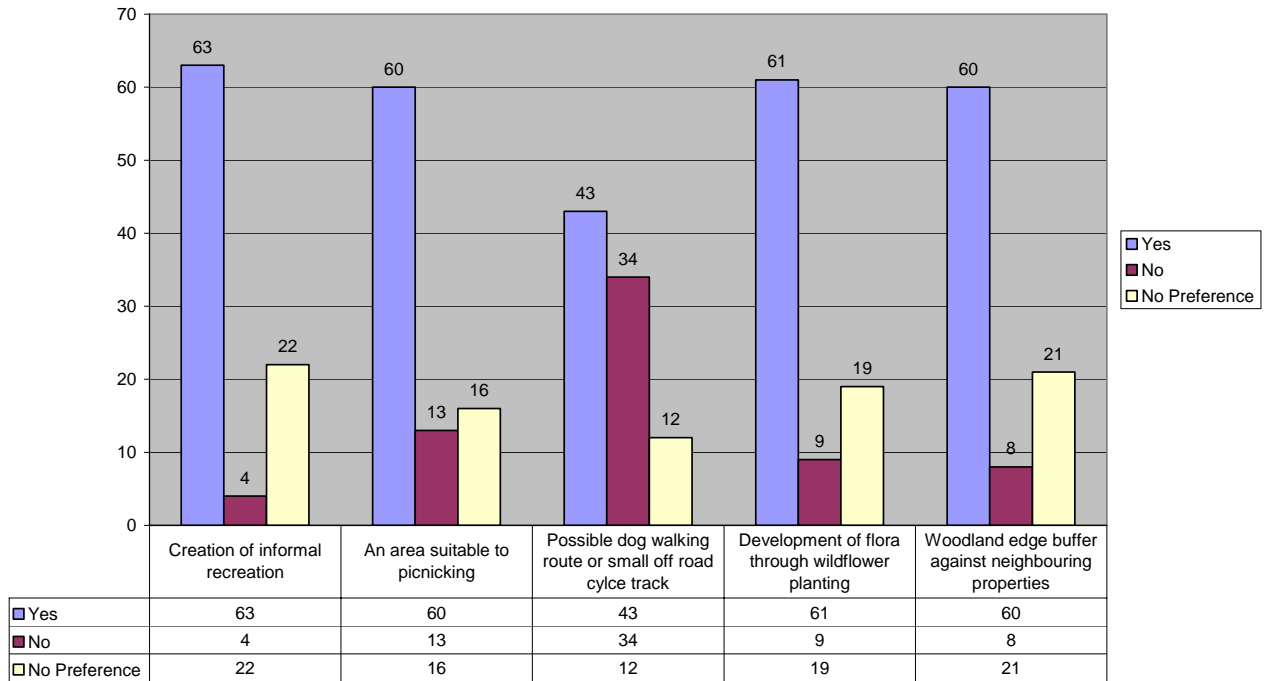

3

Do you like the ideas proposed for the Mixed Use Area?

Other suggestions: -

Suggestions/Comments	Number
Dogs should be kept out	8
Concerned over safety	2
Provide dog litter bins	2
Picnic area would need to be fenced off and kept hygienic	2
Enclosing area encourages misbehaviour	1
Bicycles should be kept out	1
Discourage dogs from children's areas	1
Likes hard surface	1
Not sure anyone would picnic there	1
Too restrictive for cyclists	1
Involves everyone	1
The area will need to be maintained	1
Likes Woodland edge buffer idea	1
Enough areas for cyclists already	1
The area should be left natural	1
Concerned over limited visibility	1
Plants will be ruined	1
Would like an off road cycle track	1
Provision of a sand pit	1