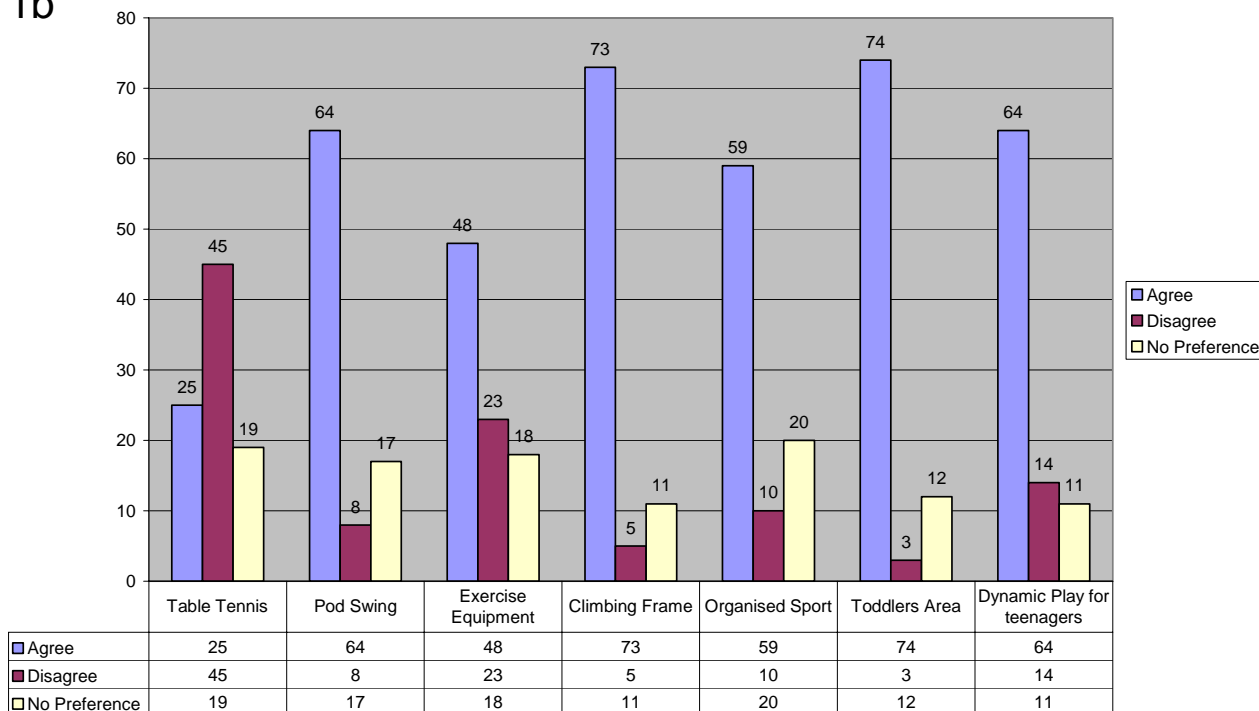

# Edison Square Questionnaire Results

**Age of Respondants**

1a

**Do you agree with installing a Multi-Use Games Area (MUGA) for a wide range of ball game activities?**

Other Comments: -

Suggestions/Comments	Number
Supports because there is more space/activities for kids	24
Concerned there may be disagreements over use	2
Area is not big enough	2
Fears it will be monopolised by teenagers	1
Concerns over noise	1
Concerns over vandalism	1
Concerns over safety for young people	1

1b

Do you think we should include equipment for other activities?

Other comments: -

Suggestions/Comments	Number
Supports because there are more activities for children	11
Provision of a slide	4
Concerned about vandalism	4
Do not want to encourage teenagers to be a nuisance in the area	2
Needs continual maintenance	2
Provision of skate park	2
Refurbish the existing area and add swings	2
Provision of space for one touch football	1
Concerned about vandalism	1
The area should be fenced off	1
Age group zoning	1
Provision of trampoline	1
Provision of Astroturf	1
Provision of tennis net	1
Provision of bike area	1
Provision of youth shelter	1
Provision of basketball court	1
Good for exercise	1
Table tennis and pod swing could be dangerous	1
Worried about event organizers being abused	1