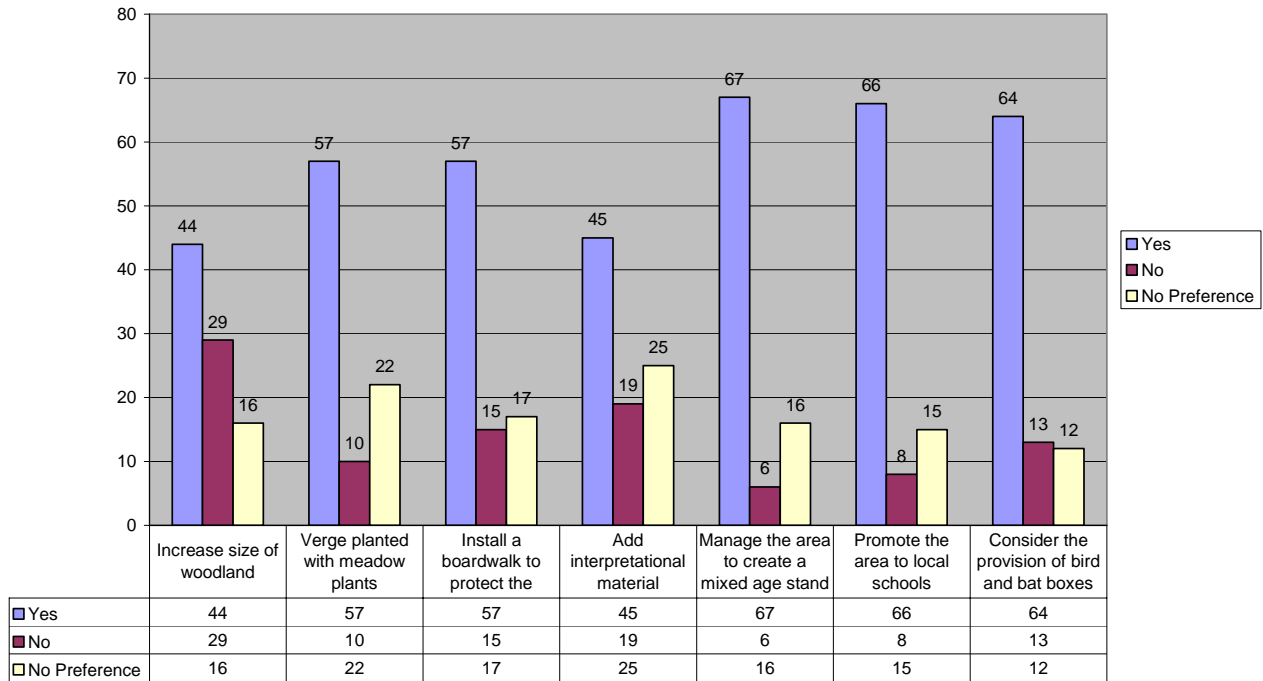

Do you like the ideas proposed for the Woodland Area?

Other comments: -

Suggestion/Comments	Number
Like the idea of schools being involved	7
Needs to be vandal proof	7
Biking access through the area	4
Less enclosed to discourage drinking	3
Like protecting the wildlife	3
Does not like the idea of bats	3
Keep woodland natural	2
Like having more outdoor areas	2
Replace more woodland with play area.	1
Include a boardwalk	1
Include a picnic area	1
Include more seating	1
Park isn't big enough	1
Park nice as it is	1
Likes having birds	1
Include a kiosk	1