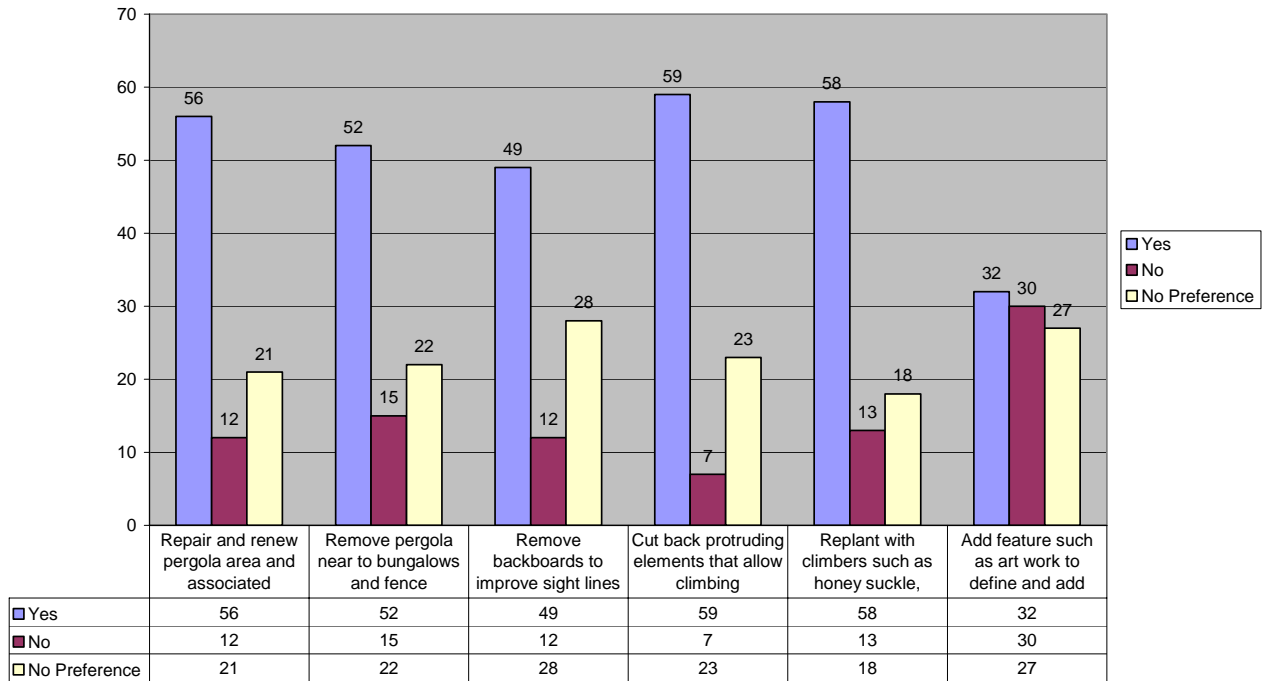

4

Do you like the ideas proposed for the Pagoda Meeting Area?

Other suggestions: -

Suggestions/Comments	Number
No graffiti wall	5
Artwork would be graphitised	4
Get teenagers involved with the art	3
Needs to be vandal proof	3
Artwork is not a good use of public money	3
Make an enclosed area with reduced noise	2
The Pagoda should be removed	2
Give the community ownership of the park	1
Proper artwork	1
Keep vision good	1
Public art is normally poor	1
Teenagers need somewhere	1
Don't need things near to the bungalows	1
No one sits there except to make trouble	1
The area would need to be maintained	1
The sitting area should be moved to the centre of the park	1
Climbers need to much maintenance	1

5

Respondents were:

Resident of Shenley Lodge	78
Resident of another part of Shenley Brook End Parish	3
Visitor from elsewhere	7
Total	88